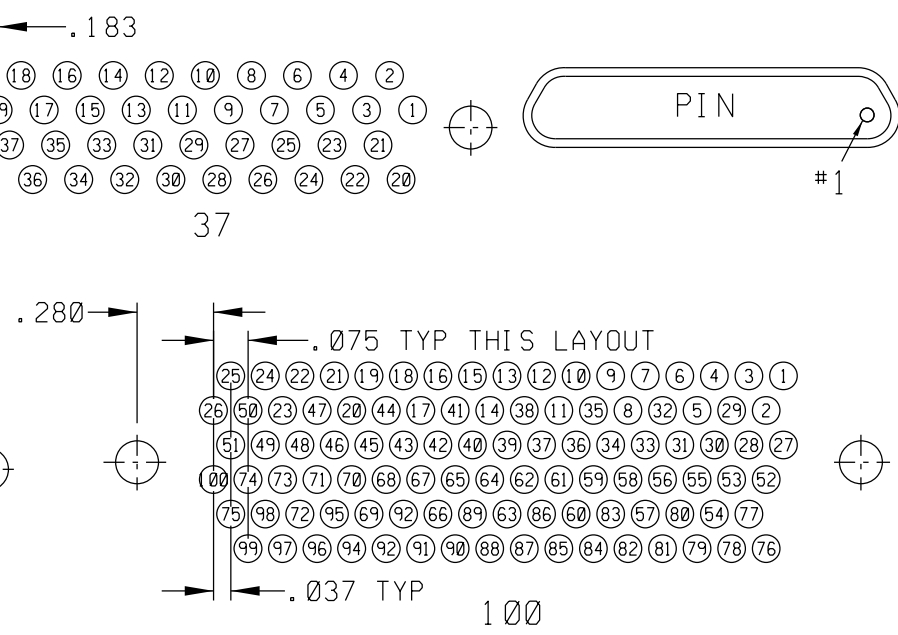

31

37

STYLE 6 AND 16 SOCKET LAYOUTS (LOOKING AT BOTTOM OF CONNECTOR)

31

37

STYLE 6 AND 16 PIN LAYOUTS (LOOKING AT BOTTOM OF CONNECTOR)