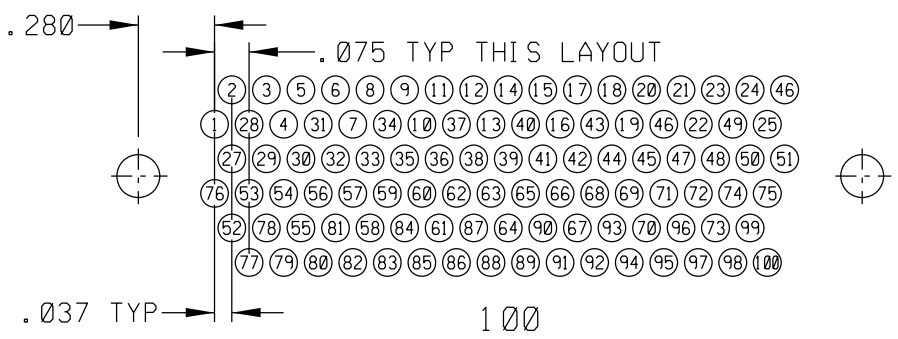

31

37

STYLE 6 AND 16 SOCKET LAYOUTS (LOOKING AT BOTTOM OF CONNECTOR)

31

37

STYLE 6 AND 16 PIN LAYOUTS (LOOKING AT BOTTOM OF CONNECTOR)