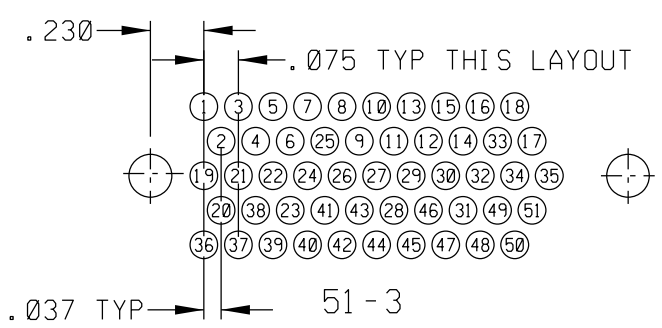

31

37

STYLE 6 AND 16 SOCKET LAYOUTS (LOOKING AT BOTTOM OF CONNECTOR)

31

37

STYLE 6 AND 16 PIN LAYOUTS (LOOKING AT BOTTOM OF CONNECTOR)