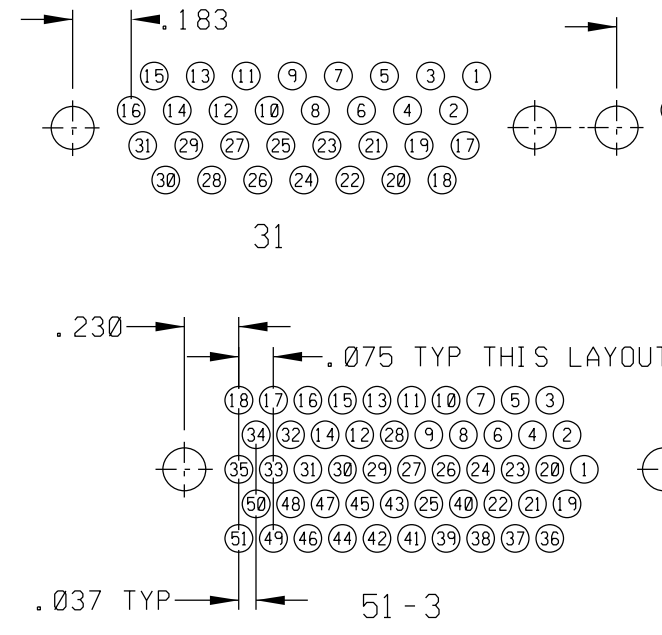

31

37

STYLE 6 AND 16 SOCKET LAYOUTS (LOOKING AT BOTTOM OF CONNECTOR)

31

37

STYLE 6 AND 16 PIN LAYOUTS (LOOKING AT BOTTOM OF CONNECTOR)