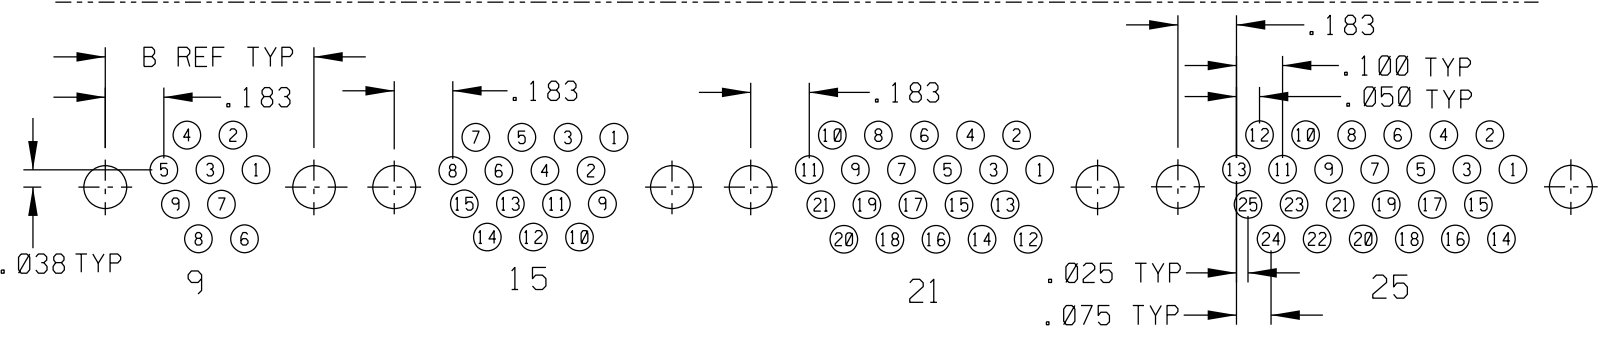

31

37

STYLE 6 AND 16 SOCKET LAYOUTS (LOOKING AT BOTTOM OF CONNECTOR)

31

37

STYLE 6 AND 16 PIN LAYOUTS (LOOKING AT BOTTOM OF CONNECTOR)